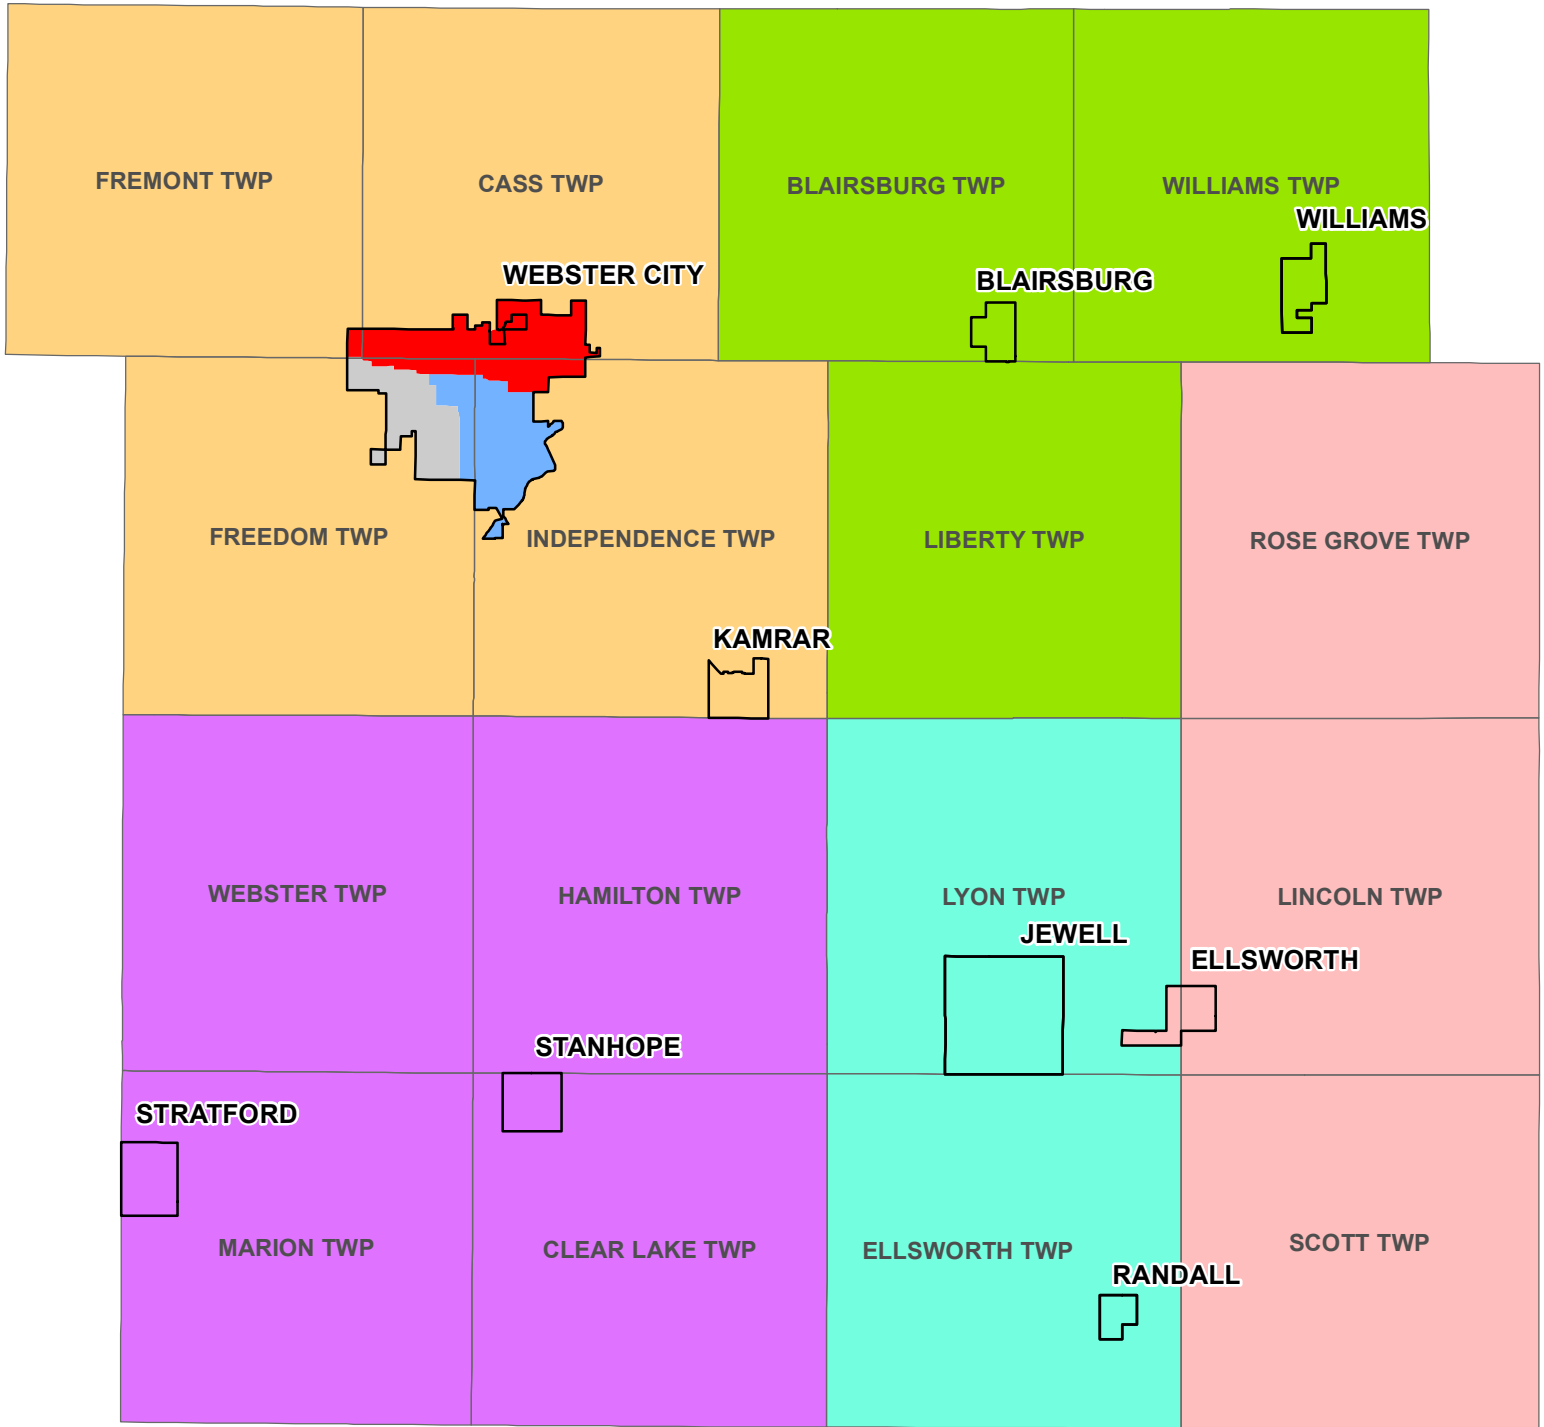

Hamilton County General & Primary Election Precincts

Hamilton County GIS Office
Hamilton County, Iowa

-  Precinct 1
-  Precinct 2
-  Precinct 3
-  Precinct 4
-  Precinct 5
-  Webster City 1
-  Webster City 2
-  Webster City 3

 City Limits

Date: 9/16/2015