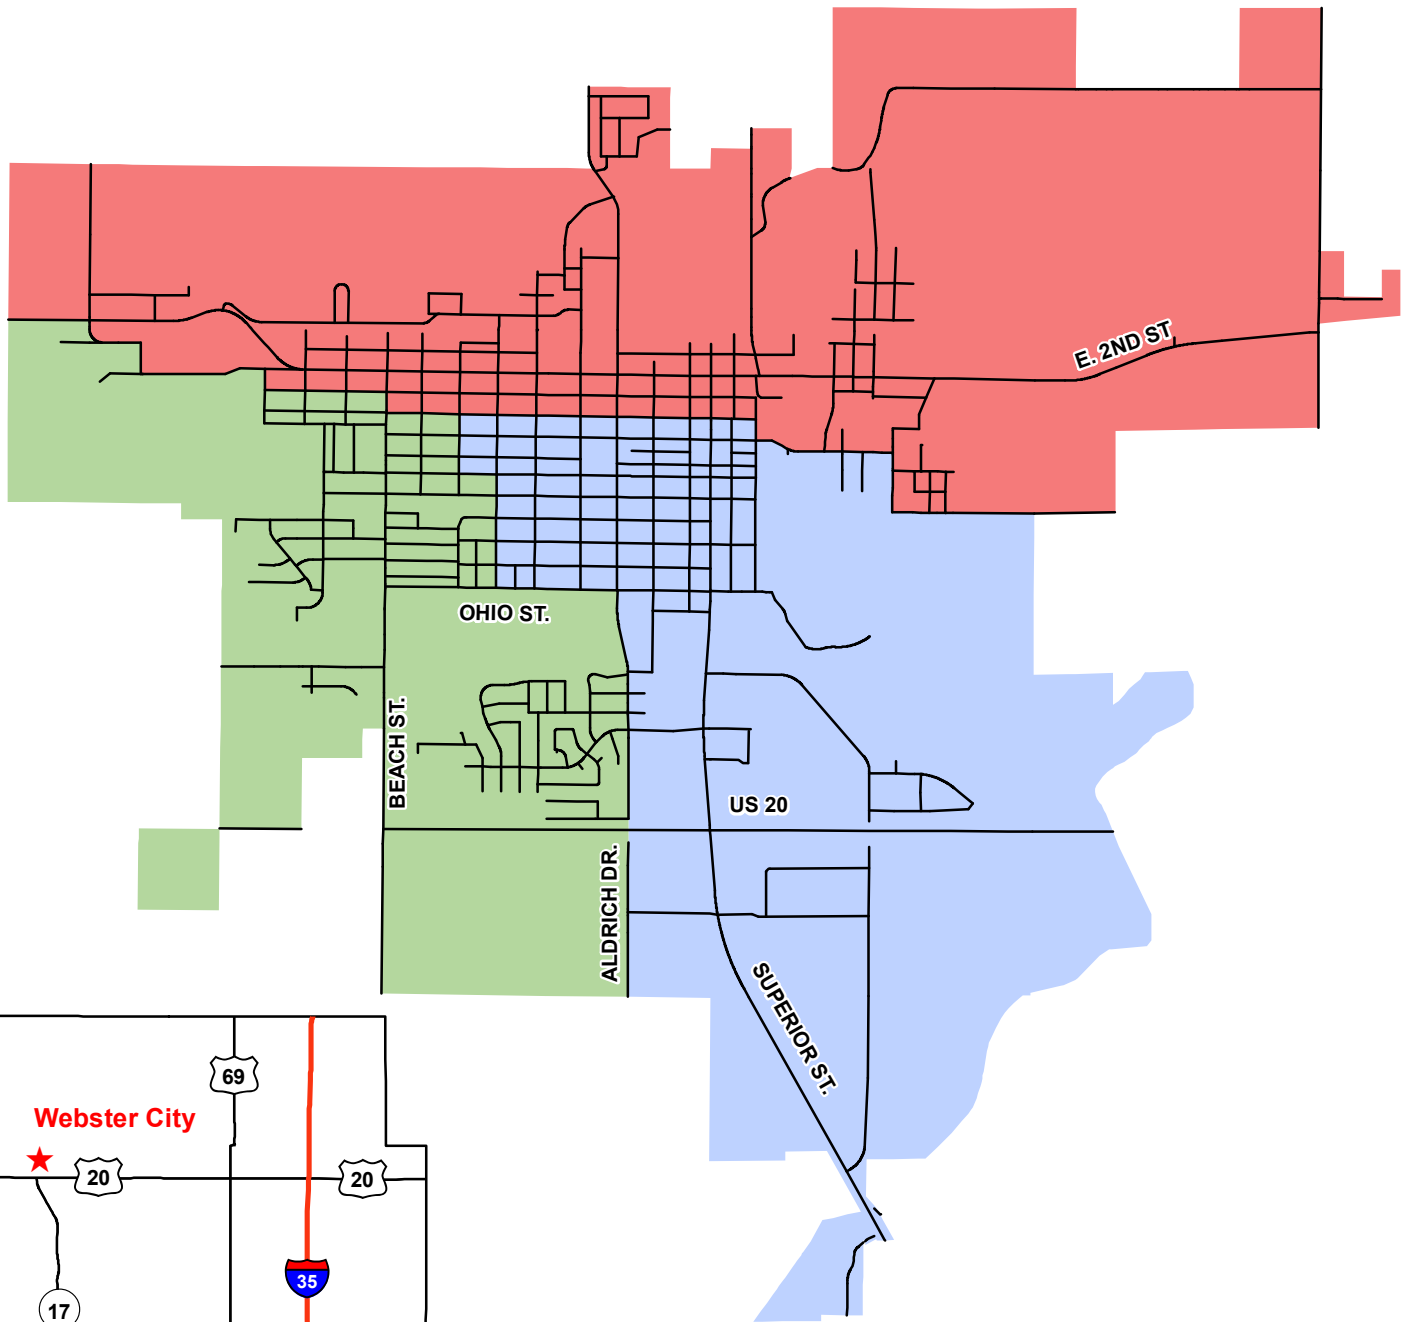

# Webster City General & Primary Election Precincts

Hamilton County GIS Office  
Hamilton County, Iowa

- Webster City 1
- Webster City 2
- Webster City 3
- Roads

Date: 9/17/2015