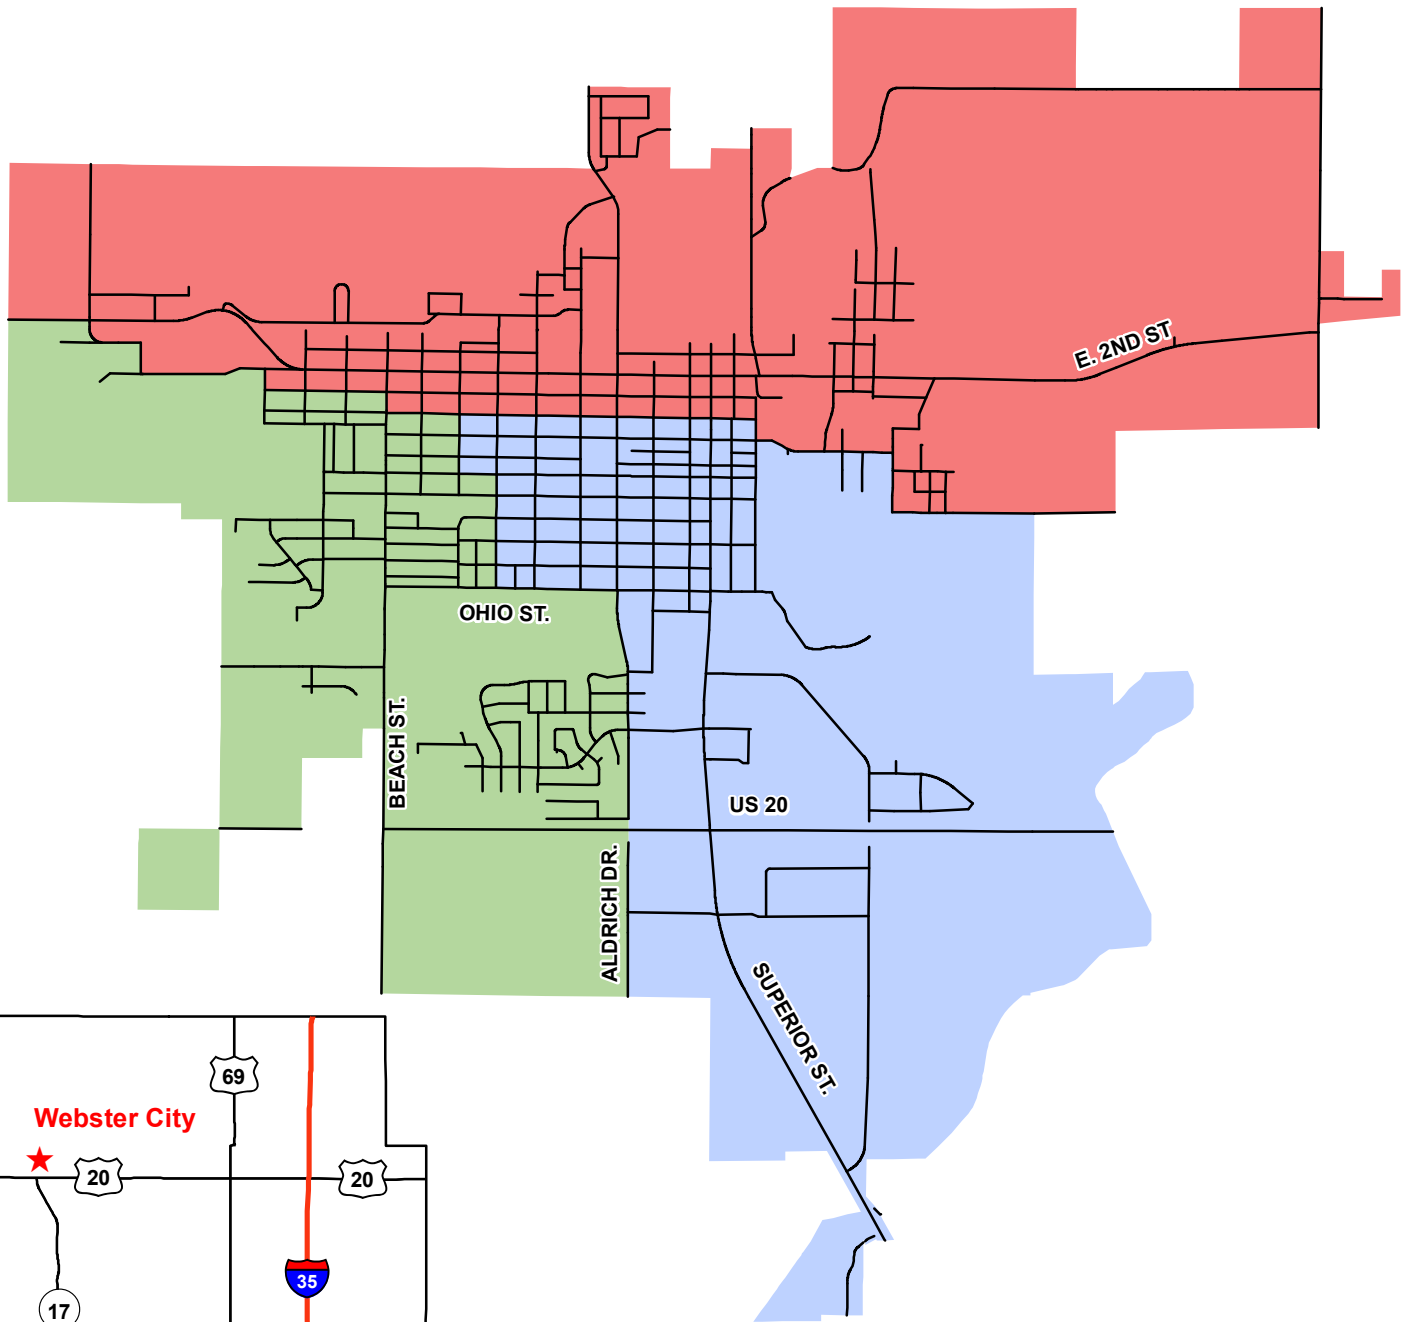

# Webster City General & Primary Election Precincts

Hamilton County GIS Office

Hamilton County, Iowa

- Webster City 1
- Webster City 2
- Webster City 3
- Roads

Date: 9/17/2015